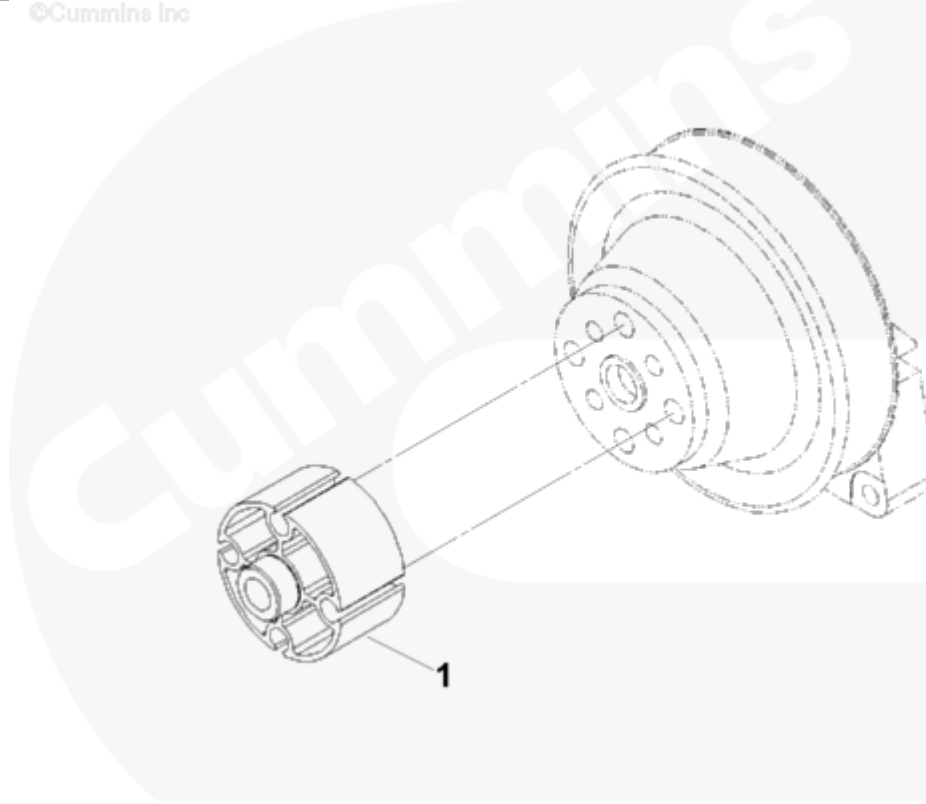

sp910gb

[SMALL](#) | [MEDIUM](#) | [LARGE](#)

Cart	Ref No	Part Number	Part Description	Required	Remarks
View My Cart					
		SP9020	Fan Pilot Spacer		Fan Pilot Spacer...(More)

					Spacer Thickness (MM): 38.10
					Spacer Type: Spacer
					Fan Pilot Diameter (MM): 25.4
					Engine Family:
					B Series
					C Series
					Mounting Bolt Circle (MM): 60
<input type="checkbox"/>	1	3910129	Fan Pilot Spacer	1	